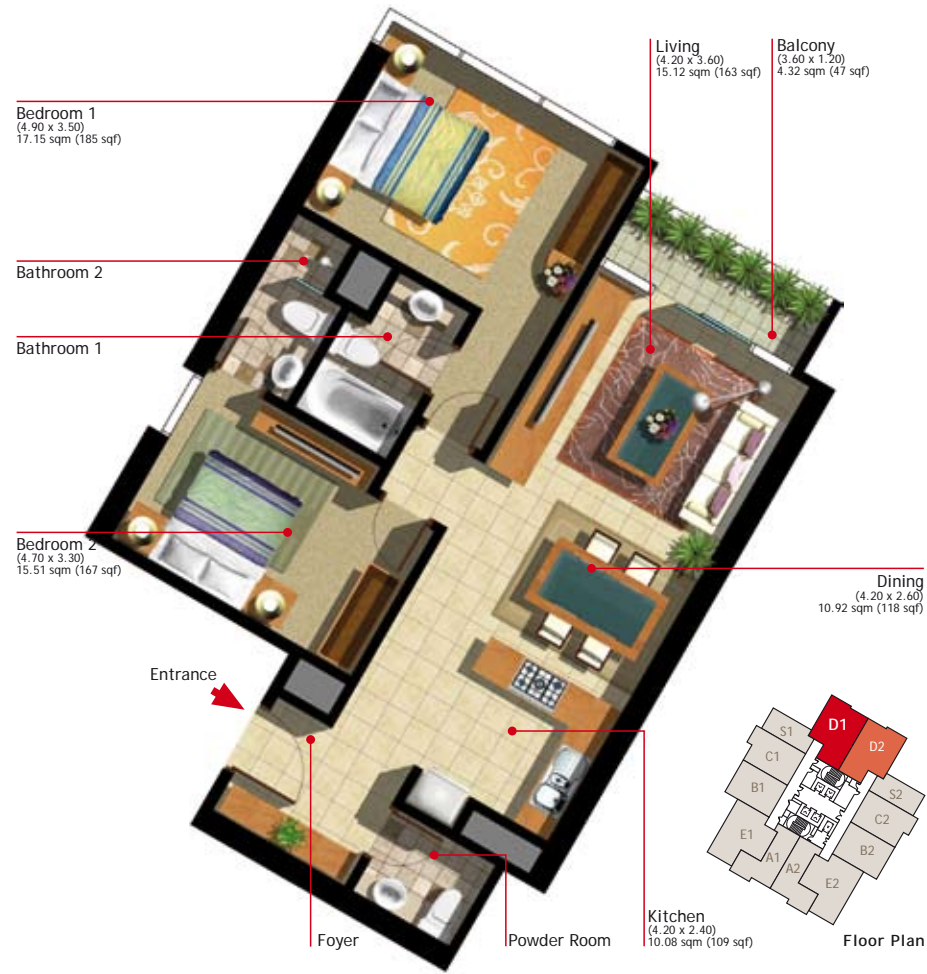

Apartment Type D

2 Bedrooms 104 Sqm (1,119 SqFt)

Apartment Type E

2 Bedrooms 109 Sqm (1,173 SqFt)

The Perfect Location - Marina Square

Al Reem Island Location

Marina Heights Location

Marina Heights II