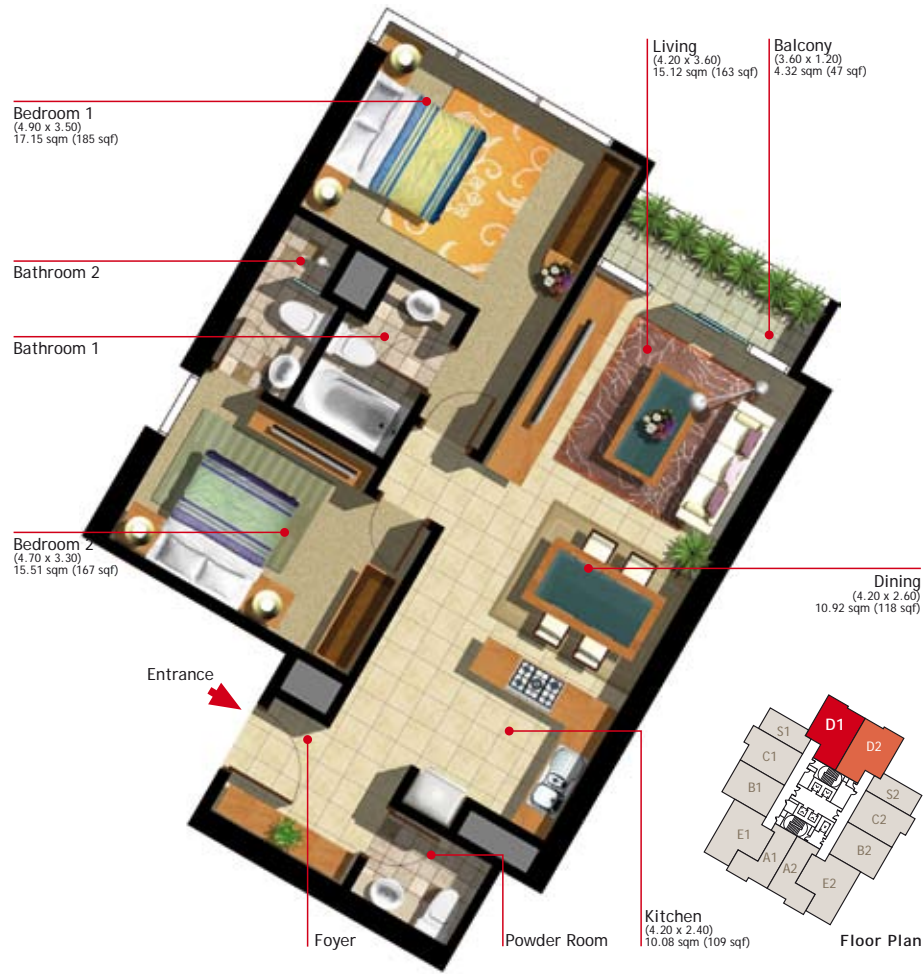

Apartment Type D

2 Bedrooms 104 Sqm (1,119 SqFt)

Apartment Type E

2 Bedrooms 109 Sqm (1,173 SqFt)

The Perfect Location - Marina Square

Al Reem Island Location

Marina Heights Location

Marina Heights II