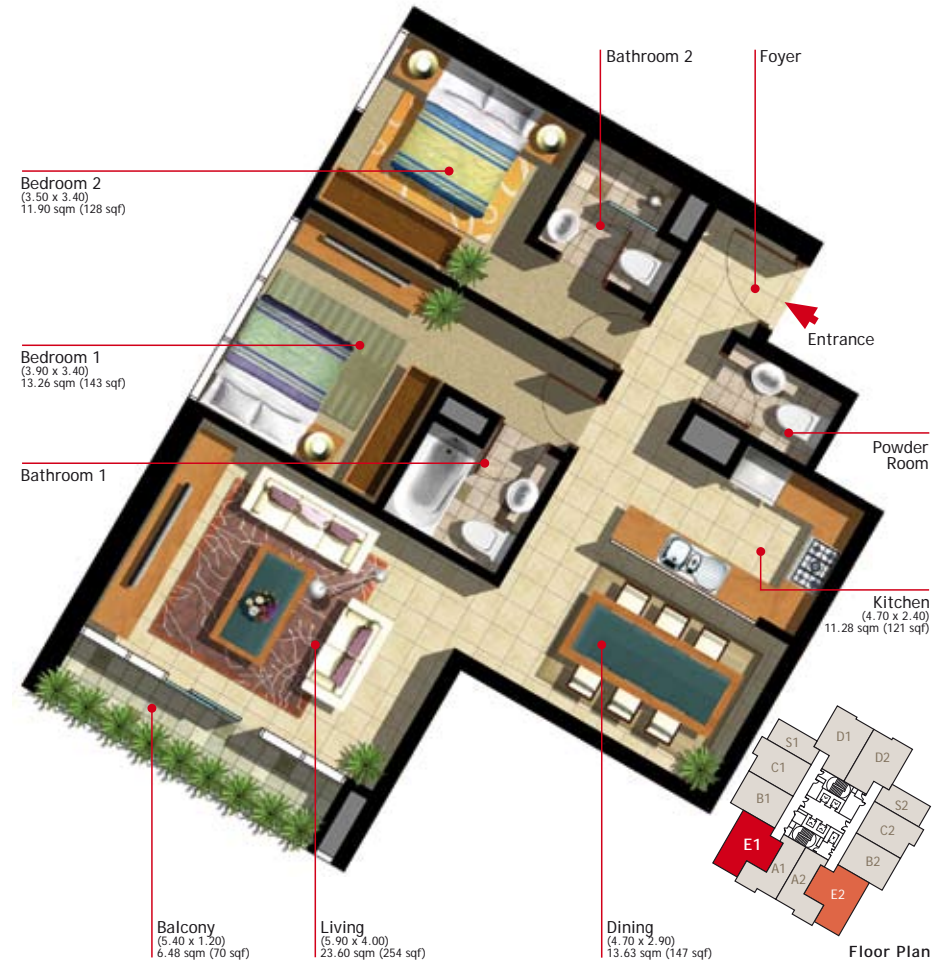

Apartment Type D

2 Bedrooms 104 Sqm (1,119 SqFt)

Apartment Type E

2 Bedrooms 109 Sqm (1,173 SqFt)

The Perfect Location - Marina Square

Al Reem Island Location

Marina Heights Location

Marina Heights II